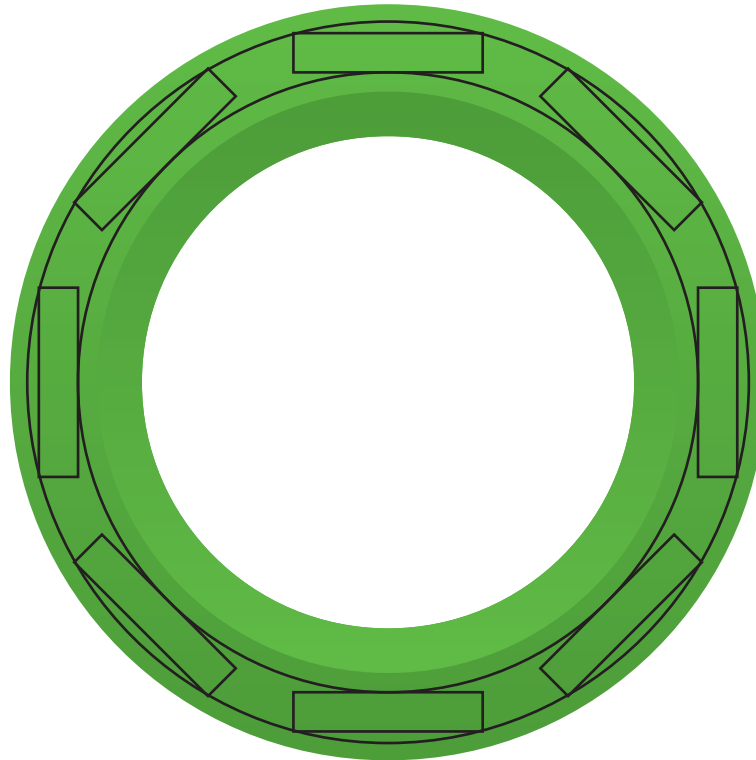

**PRODUCTION WILL NOT BEGIN UNTIL PROOF IS APPROVED**

Item Color:  
Imprint Color:

Item number: 45970  
Item description:  
Wrist Disc

If there are any questions or changes required, please contact CUSTOMER SERVICE DEPARTMENT. If this proof was e-mailed, reply to the representative who sent it to you. Do NOT contact the Art Department.

Corporate logos cannot be curved, manipulated or distorted in any way. Logos run flat and in the confines of the rectangular imprint area appropriate for the placement. If a logo is longer then it may extend further than the ends of the rectangle as long as it is still contained in the overall imprint area. Rectangles are there as a reference for lining up.